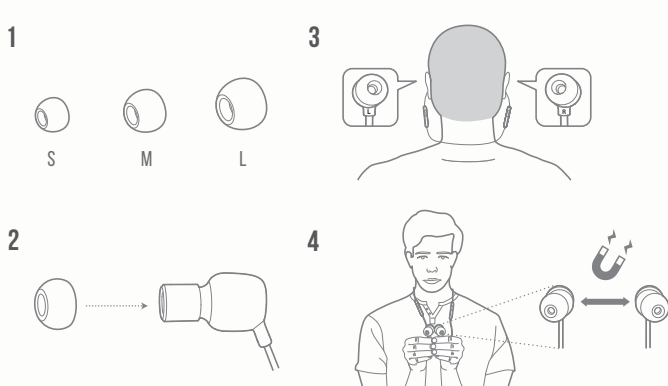

QUICK START GUIDE

TUNE115 BT

WHAT'S IN THE BOX

HOW TO WEAR

POWER ON & CONNECT

BUTTON COMMAND

MULTI-POINT CONNECTION

* (MAXIMUM 2 DEVICES)

ENTER PAIRING MODE WITH THE 2ND DEVICE

- 1 TO SWITCH MUSIC SOURCE, PAUSE THE MUSIC ON THE CURRENT DEVICE AND SELECT PLAY ON THE 2ND DEVICE.
- 2 PHONE CALL WILL ALWAYS TAKE PRIORITY.
- 3 IF ONE DEVICE GOES OUT OF BLUETOOTH RANGE OR POWERS OFF, YOU MAY NEED TO MANUALLY RECONNECT THE REMAINING DEVICE.
- 4 SELECT "FORGET THIS DEVICE" ON YOUR BLUETOOTH DEVICES TO DISCONNECT MULTI-POINT.