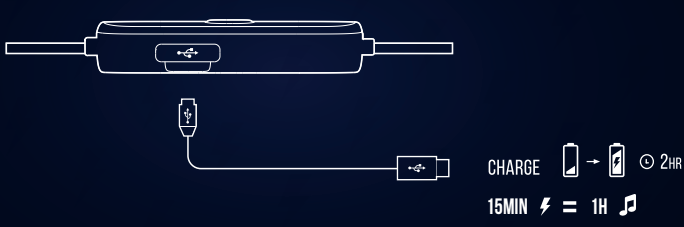

QUICK START GUIDE

TUNE115 BT

WHAT'S IN THE BOX

HOW TO WEAR

POWER ON & CONNECT

BUTTON COMMAND

MULTI-POINT CONNECTION

* (MAXIMUM 2 DEVICES)

ENTER PAIRING MODE WITH THE 2ND DEVICE

- 1 TO SWITCH MUSIC SOURCE, PAUSE THE MUSIC ON THE CURRENT DEVICE AND SELECT PLAY ON THE 2ND DEVICE.
- 2 PHONE CALL WILL ALWAYS TAKE PRIORITY.
- 3 IF ONE DEVICE GOES OUT OF BLUETOOTH RANGE OR POWERS OFF, YOU MAY NEED TO MANUALLY RECONNECT THE REMAINING DEVICE.
- 4 SELECT "FORGET THIS DEVICE" ON YOUR BLUETOOTH DEVICES TO DISCONNECT MULTI-POINT.

CHARGING

LED BEHAVIORS

☀️ ×2	🔌	POWER ON / OFF
•		NO DEVICE CONNECTED
🌟	📶	BT CONNECTING
•	📶	BT CONNECTED
🌟	🔋	LOW BATTERY
•	🔋	CHARGING
•	🔋	FULLY CHARGED

TECH SPEC

DRIVER SIZE:	8.6 mm dynamic driver
FREQUENCY RESPONSE:	20 Hz – 20 kHz
SENSITIVITY:	102 dB SPL @ 1kHz 1mW
MICROPHONE SENSITIVITY:	-25 dBV/Pa @ 1kHz
IMPEDANCE:	16 ohm
BLUETOOTH TRANSMITTED POWER:	<5 dBm
BLUETOOTH TRANSMITTED MODULATION:	GFSK/DOPSK/8DPSK
BLUETOOTH FREQUENCY:	2.402 GHz - 2.480 GHz
BLUETOOTH PROFILE VERSION:	HFP V1.6, HSP V1.2, AVRCP V1.5, A2DP V1.2
HEADSET BATTERY TYPE:	LITHIUM-ION BATTERY (3.7 V/160 mAh)
POWER SUPPLY:	5 V ⚡ 1 A
CHARGING TIME:	<2 hrs
MUSIC PLAYTIME WITH BT ON:	8 hrs
WEIGHT:	19.02 g