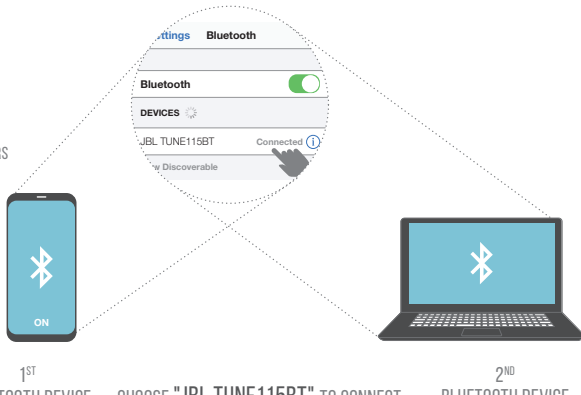

QUICK START GUIDE

TUNE115 BT

WHAT'S IN THE BOX

HOW TO WEAR

POWER ON & CONNECT

BUTTON COMMAND

MULTI-POINT CONNECTION

* (MAXIMUM 2 DEVICES)

ENTER PAIRING MODE WITH THE 2ND DEVICE

- 1 TO SWITCH MUSIC SOURCE, PAUSE THE MUSIC ON THE CURRENT DEVICE AND SELECT PLAY ON THE 2ND DEVICE.
- 2 PHONE CALL WILL ALWAYS TAKE PRIORITY.
- 3 IF ONE DEVICE GOES OUT OF BLUETOOTH RANGE OR POWERS OFF, YOU MAY NEED TO MANUALLY RECONNECT THE REMAINING DEVICE.
- 4 SELECT "FORGET THIS DEVICE" ON YOUR BLUETOOTH DEVICES TO DISCONNECT MULTI-POINT.