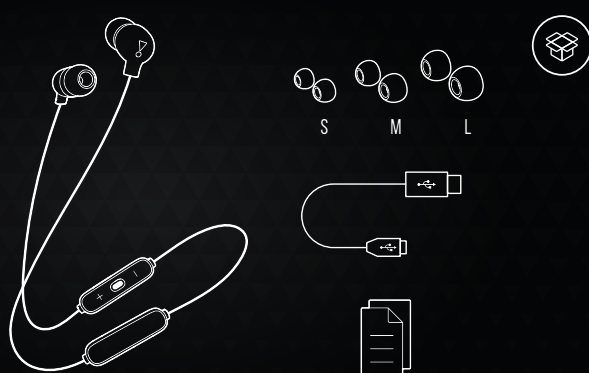

QUICK START GUIDE

TUNE115 BT

WHAT'S IN THE BOX

HOW TO WEAR

POWER ON & CONNECT

BUTTON COMMAND

MULTI-POINT CONNECTION

* (MAXIMUM 2 DEVICES)

ENTER PAIRING MODE WITH THE 2ND DEVICE

- 1 TO SWITCH MUSIC SOURCE, PAUSE THE MUSIC ON THE CURRENT DEVICE AND SELECT PLAY ON THE 2ND DEVICE.
- 2 PHONE CALL WILL ALWAYS TAKE PRIORITY.
- 3 IF ONE DEVICE GOES OUT OF BLUETOOTH RANGE OR POWERS OFF, YOU MAY NEED TO MANUALLY RECONNECT THE REMAINING DEVICE.
- 4 SELECT "FORGET THIS DEVICE" ON YOUR BLUETOOTH DEVICES TO DISCONNECT MULTI-POINT.

CHARGING

LED BEHAVIORS

☀️ ×2	🔌	POWER ON / OFF
•		NO DEVICE CONNECTED
🌟	📶	BT CONNECTING
•	📶	BT CONNECTED
🌟	🔋	LOW BATTERY
•	🔋	CHARGING
•	🔋	FULLY CHARGED

TECH SPEC

DRIVER SIZE:	8.6 mm dynamic driver
FREQUENCY RESPONSE:	20 Hz – 20 kHz
SENSITIVITY:	102 dB SPL @ 1kHz 1mW
MICROPHONE SENSITIVITY:	-25 dBV/Pa @ 1kHz
IMPEDANCE:	16 ohm
BLUETOOTH TRANSMITTED POWER:	<5 dBm
BLUETOOTH TRANSMITTED MODULATION:	GFSK/DOPSK/8DPSK
BLUETOOTH FREQUENCY:	2.402 GHz - 2.480 GHz
BLUETOOTH PROFILE VERSION:	HFP V1.6, HSP V1.2, AVRCP V1.5, A2DP V1.2
HEADSET BATTERY TYPE:	LITHIUM-ION BATTERY (3.7 V/160 mAh)
POWER SUPPLY:	5 V ⚡ 1 A
CHARGING TIME:	<2 hrs
MUSIC PLAYTIME WITH BT ON:	8 hrs
WEIGHT:	19.02 g