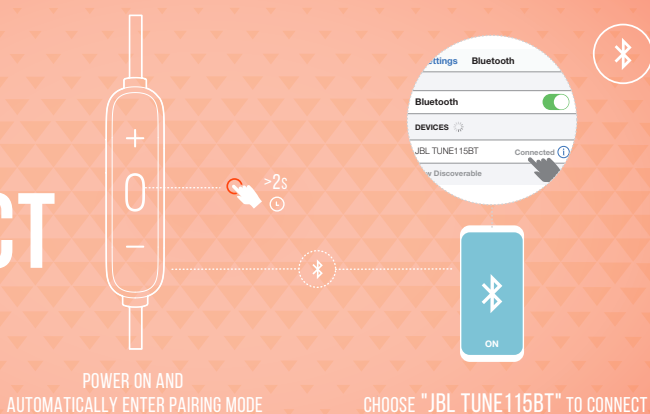

QUICK START GUIDE

TUNE115 BT

WHAT'S IN THE BOX

HOW TO WEAR

POWER ON & CONNECT

BUTTON COMMAND

MULTI-POINT CONNECTION

* (MAXIMUM 2 DEVICES)

ENTER PAIRING MODE WITH THE 2ND DEVICE

- 1 TO SWITCH MUSIC SOURCE, PAUSE THE MUSIC ON THE CURRENT DEVICE AND SELECT PLAY ON THE 2ND DEVICE.
- 2 PHONE CALL WILL ALWAYS TAKE PRIORITY.
- 3 IF ONE DEVICE GOES OUT OF BLUETOOTH RANGE OR POWERS OFF, YOU MAY NEED TO MANUALLY RECONNECT THE REMAINING DEVICE.
- 4 SELECT "FORGET THIS DEVICE" ON YOUR BLUETOOTH DEVICES TO DISCONNECT MULTI-POINT.