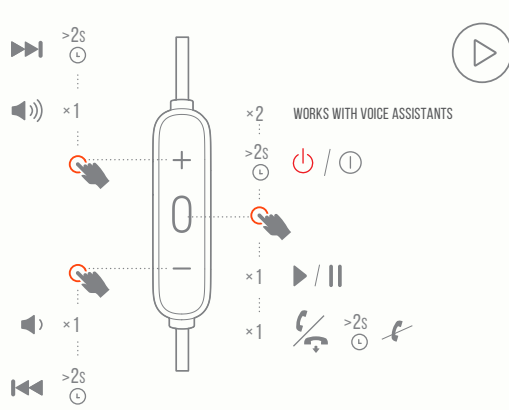

QUICK START GUIDE

TUNE115 BT

WHAT'S IN THE BOX

HOW TO WEAR

POWER ON & CONNECT

BUTTON COMMAND

MULTI-POINT CONNECTION

* (MAXIMUM 2 DEVICES)

ENTER PAIRING MODE WITH THE 2ND DEVICE

- 1 TO SWITCH MUSIC SOURCE, PAUSE THE MUSIC ON THE CURRENT DEVICE AND SELECT PLAY ON THE 2ND DEVICE.
- 2 PHONE CALL WILL ALWAYS TAKE PRIORITY.
- 3 IF ONE DEVICE GOES OUT OF BLUETOOTH RANGE OR POWERS OFF, YOU MAY NEED TO MANUALLY RECONNECT THE REMAINING DEVICE.
- 4 SELECT "FORGET THIS DEVICE" ON YOUR BLUETOOTH DEVICES TO DISCONNECT MULTI-POINT.